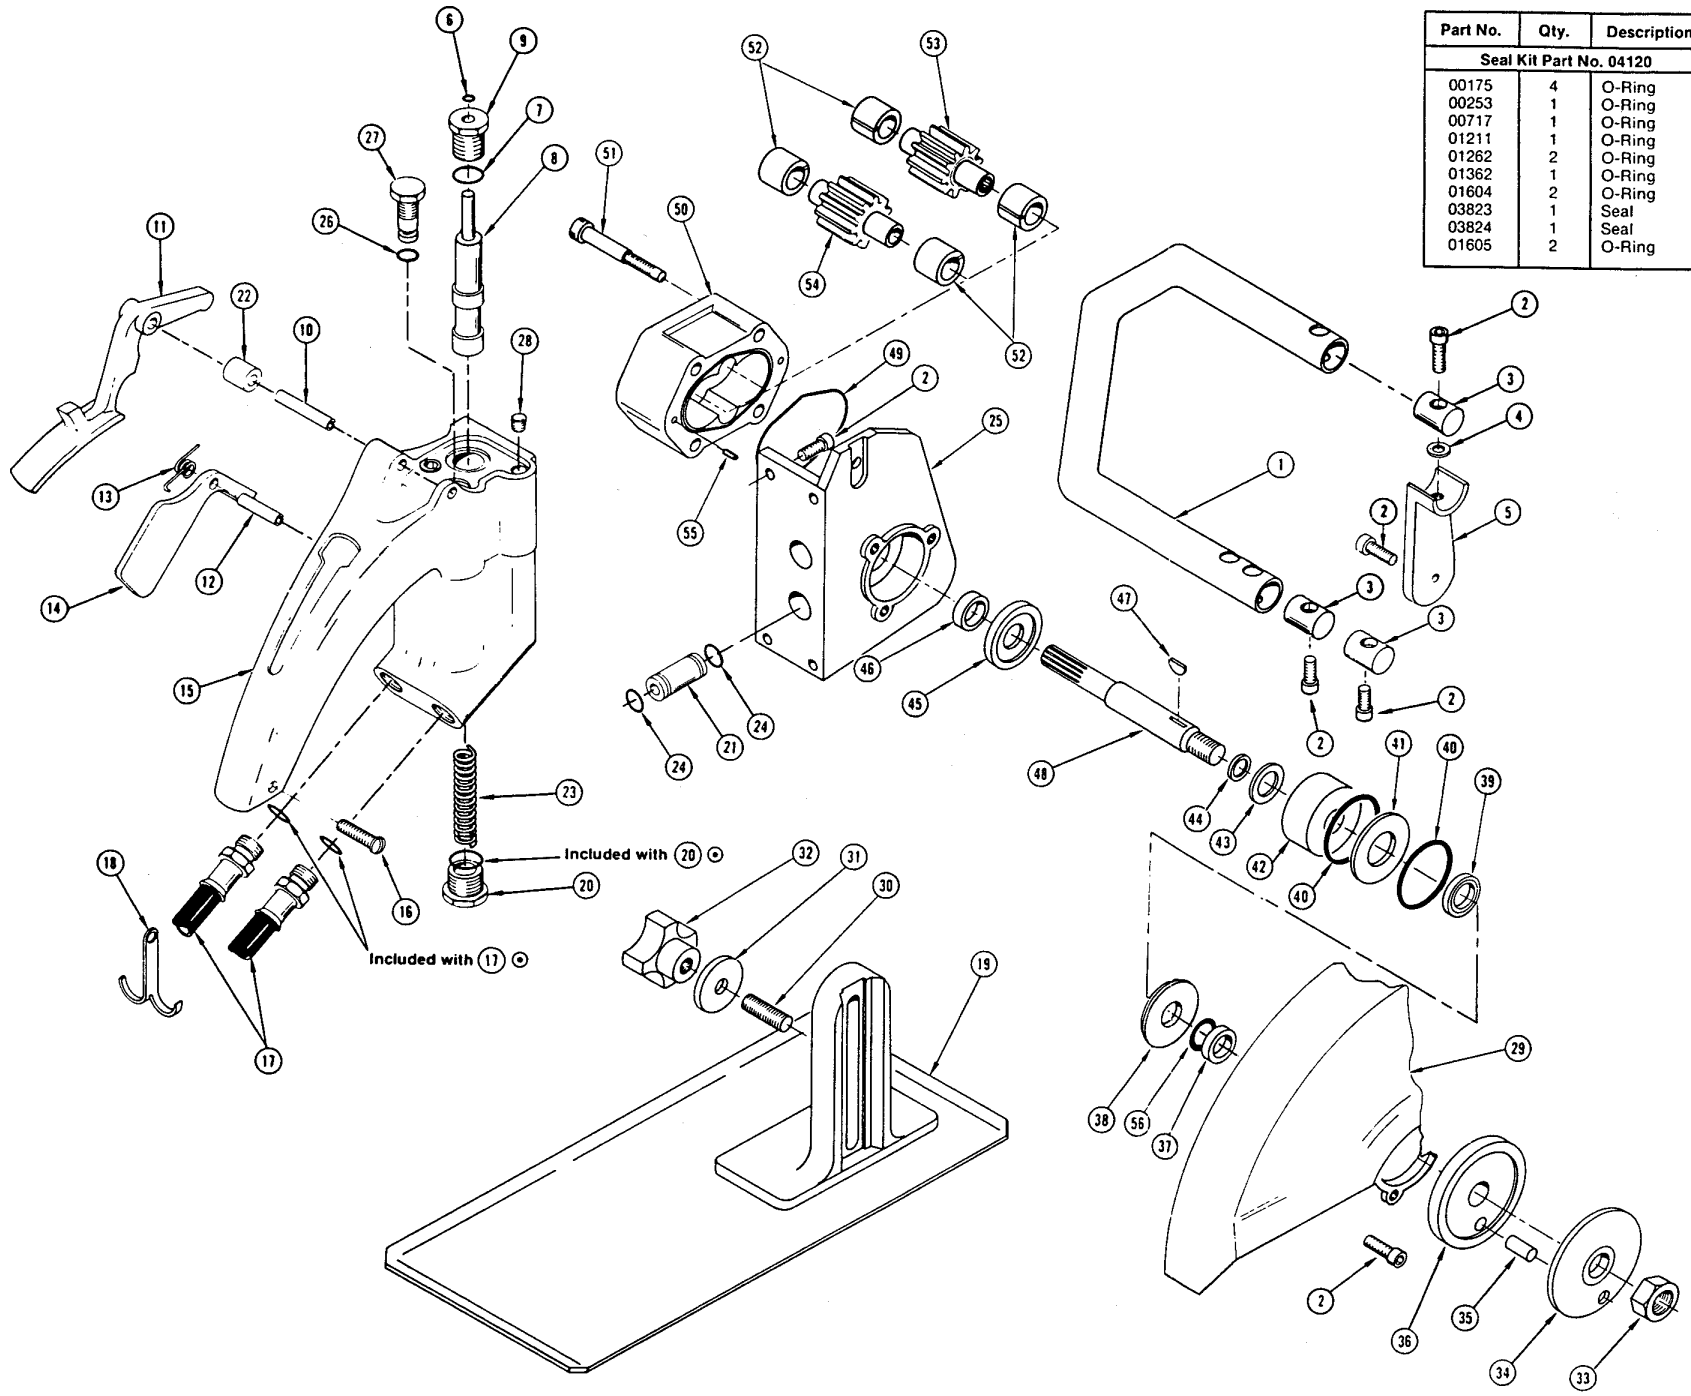

# PARTS LIST

Item No.	Part No.	Qty.	Description
1	02654	1	Handle Bar
2	02764	11	Capscrew, 5/16-18 x 3/4 Hex Soc Hd
3	02649	3	Handle Bar Retainer
4	02643	1	Neoprene Washer
5	02650	1	Handle Strut Assembly
6	00717	1	O-Ring, 1/4 x 3/8 x 1/6 ⊙
7	01604	1	O-Ring, .097 x .755 (90 DURO) ⊙
8	02926	1	Valve Spool - Open Center CCW
	02925	1	Valve Spool - Open Center CW
	02928	1	Valve Spool - Closed Center CCW
	02927	1	Valve Spool - Closed Center CW
9	02931	1	On-Off Valve Cap
10	03279	1	Roll Pin, 1/4 x 2 1/2
11	02941	1	Trigger
12	03278	1	Roll Pin, 3/16 x 1 3/8
13	02915	1	Torsion Spring
14	02943	1	Safety Catch
15	02945	1	Valve Handle Assembly
16	00094	1	Machine Screw, 1/4-20 x 1 Fl. Hd.
17	06830	2	Hose Assembly
18	02911	1	Hose Clip
19	03806	1	Sole Plate Assembly
20	03010	1	Port Plug, 5/8 Tube SAE
21	00174	2	Oil Tube
22	02920	1	Spacer
23	02916	1	Spring
24	00175	4	O-Ring, 1/2 x 5/8 x 1/6 ⊙
25	03814	1	Motor Housing CCW
	04633	1	Motor Housing CW
26	01362	1	O-Ring, 5/16 x 7/16 x 1/16 ⊙
27	02917	1	Oiler Plug
28	00955	1	Pipe Plug, 1/8-27 NPT
29	04046	1	Grinding Wheel Guard Assembly
30	03821	1	Stud
31	03827	1	Washer, 1/2
32	03819	1	Knob
33	01714	1	Hex Nut, 5/8-11 CCW
	03273	1	Hex Nut, 5/8-11 CW
34	03802	1	Outer Flange
35	03969	1	Spirol Pin
36	03803	1	Drive Flange 1 in.
	04636	1	Drive Flange 22 mm
37	03810	1	Seal Race
38	03811	1	Seal Carrier
39	03823	1	Seal ⊙
40	01262	2	O-Ring, 1 3/4 x 1 7/8 x 1/16 ⊙
41	03822	1	Seal Carrier Washer
42	03109	1	Bearing
43	03825	1	Support Washer
44	00708	1	Retaining Ring
45	03812	1	Spacer Washer
46	03824	1	Spacer ⊙
47	00600	1	Key
48	03813	1	Motor Shaft CCW
	04634	1	Motor Shaft CW
49	00253	1	O-Ring, 2 1/2 x 2 5/8 x 1/16 ⊙
50	03816	1	Motor Housing Cap
51	01217	4	Capscrew, 3/8-16 x 2 1/2 Hex Soc Hd
52	03826	4	Bearing
53	03818	1	Gear
54	04033	1	Idler Gear
55	00713	2	Dowel Pin, 1/4 x 1
56	01211	1	O-Ring, 5/8 x 3/4 x 1/16 ⊙
	03970	1	GPM Sticker, 10-15 GPM, 2000 PSI (NOT SHOWN)