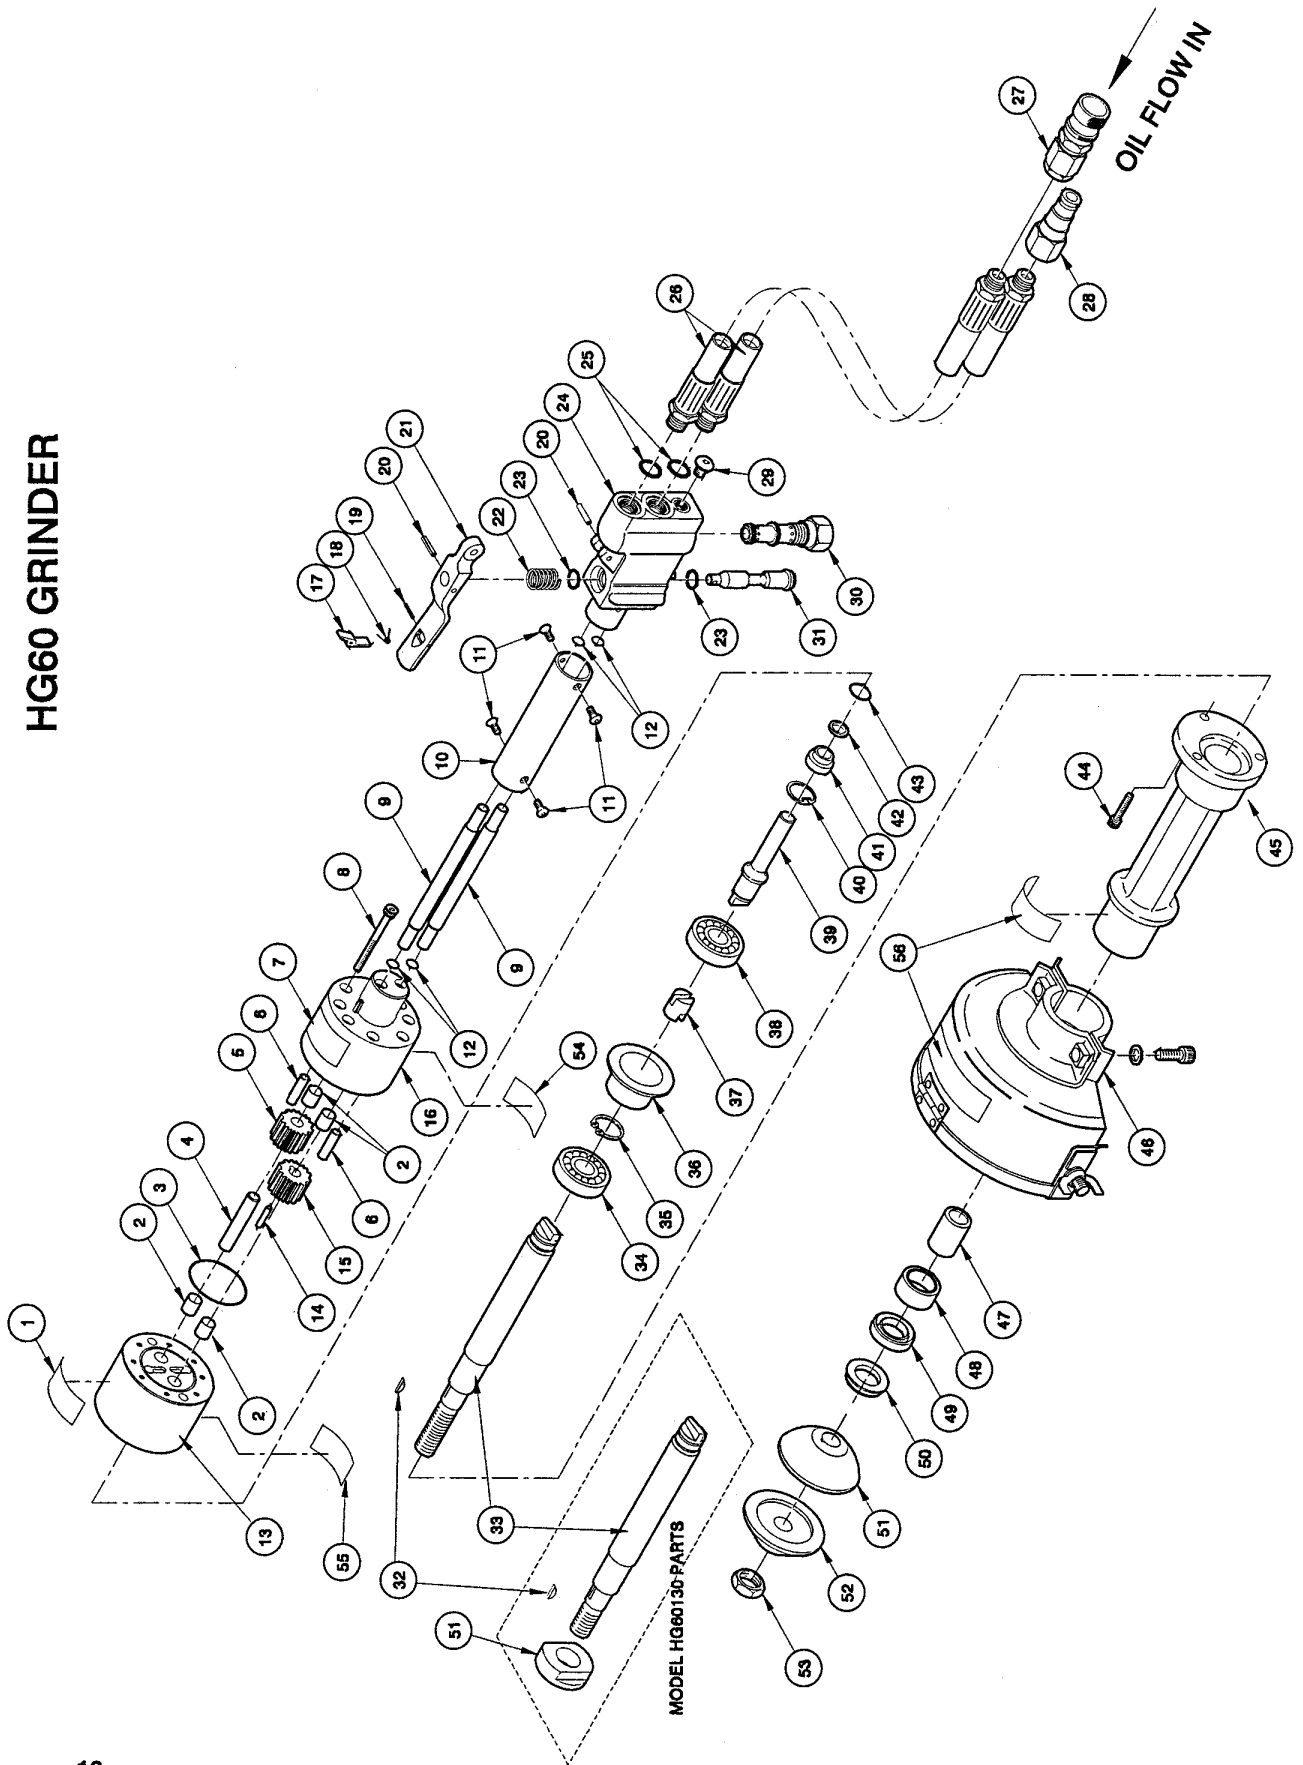

HG60 GRINDER

HG60 PARTS LIST

Item No	Part Number		Description	Qty
	HG60101	HG60130		
1	29204	26229	Caution Sticker	1
2	06316	06316	Bushing	4
3	00178	00178	O-ring, 2-1/8 x 2-1/4 x 1/16 -034 70D ●	1
4	06305	06305	Idle Shaft	1
5	25667	25667	Idle Gear	1
6	04031	04031	Dowel Pin	2
7	26212	26212	Name Tag	1
8	00494	00494	Cap screw	1
9	27602	27602	Oil Tube	2
10	27604	27604	Dipped Tube	1
11	00181	00181	Cap Screw, 10-24 x 3/8	4
12	00018	00018	O-ring, 7/16 x 9/16 x 1/16 -013 90D ●	4
13	21430	21430	Front Bearing Hsg	1
14	04031	04031	Front Brg Hsg Assy (incl item 2)	1
15	25666	25666	Dowel Pin	2
16	28564	28564	Drive Gear	1
17	28566	28566	Rear Bearing Housing	1
18	27441	27441	Rear Bearing Housing Assy (incl items 2 & 14)	1
19	27445	27445	Thumb Latch	1
20	00114	00114	Torsion Spring	2
21	01851	01851	Roll Pin	1
22	27442	27442	Thumb Trigger	1
23	04097	04097	Coil Spring	1
24	01211	01211	O-ring, 5/8 x 3/4 x 1/16 -013 90D ●	2
25	28595	28595	Dipped Valve Body Assy	1
26	01605	01605	O-ring, .644 x .818 x .087 -908 ●	2
27	25618	25618	Hose Assy	2
28	-----	24058	Female Coupler Body	1
29	350041	350041	Male Coupler Body	1
30	25635	25635	-4 SAE Plug	1
31	04480	04480	Flow Regulator Cartridge (pre-set)	1
32	02447	02447	Valve Spool	1
33	06296	06296	Key	1
34	06314	06314	Spindle	1
35	00708	00708	Ball Bearing	1
36	06300	06300	Retaining Ring	1
37	06302	06302	Bearing Spacer	1
38	00148	00148	Coupling	1
39	06303	06303	Ball Bearing	1
40	00170	00170	Motor Shaft	1
41	29088	29088	Retaining Ring	1
42	00669	00669	Seal Gland	1
43	350771	350771	Quad Ring, 1/2 x 5/8 x 1/16 Q-4014 ● O-ring, 11/16 x 13/16 xz 1/16 -017 90D ●	1